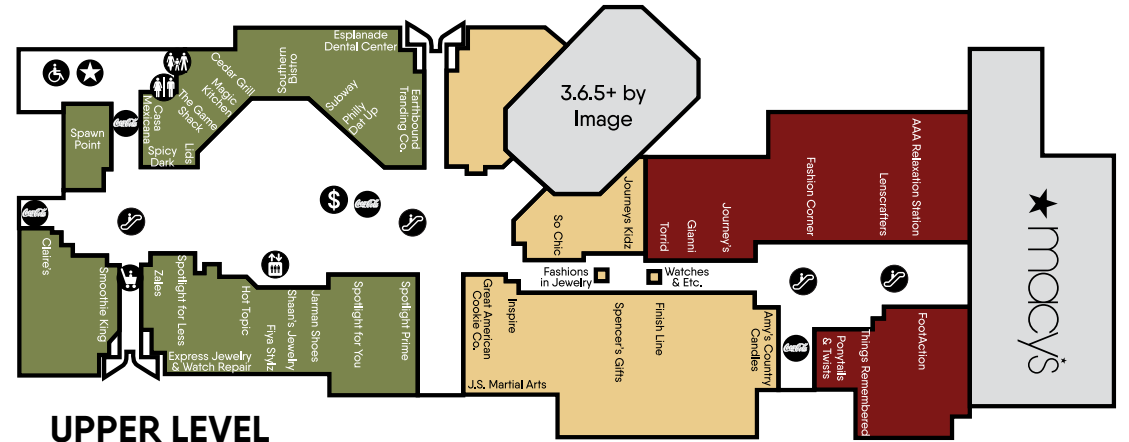

RESTAURANTS/ FOOD

- Cafe Du Monde
- Cedar Grill
- Dippin' Dots
- Great American Cookie Co.
- Magic Kitchen
- Philly Dat Up
- Smoothie King
- The Southern Bistro
- Subway

SHOES/ FOOTWEAR

- Champs Sports
- Finish Line
- Foot Locker
- Footaction
- Jarman Shoes
- Jimmy Jazz
- Journeys
- Journeys Kidz
- Kids Foot Locker

- Champs Sports
- Finish Line

- Foot Locker
- Footaction
- Kids Foot Locker
- Lids

TOYS/GAMES/ HOBBIES

- Spawn Point
- Spencer's Gifts

WOMEN'S FASHION SPECIALTY

- Charlotte Rusec
- Elite Fashions
- Fashion Corner
- Hot Topic
- Inspire
- Love Culture
- Mona Mia

- New York & Company
- Old Navy
- rue 21
- So Chic
- Spotlight For Less
- Spotlight For You
- Spotlight Prime
- Torrid
- Victoria's Secret

LEGEND

- ATM
- Coca-Cola Vending Machine
- Complimentary Wheelchairs
- Elevator
- Escalators
- Family Restrooms
- Restrooms
- Security
- Strollers
- Management Office

UPPER LEVEL

The Grand Theatre
Esplanade 14

LOWER LEVEL